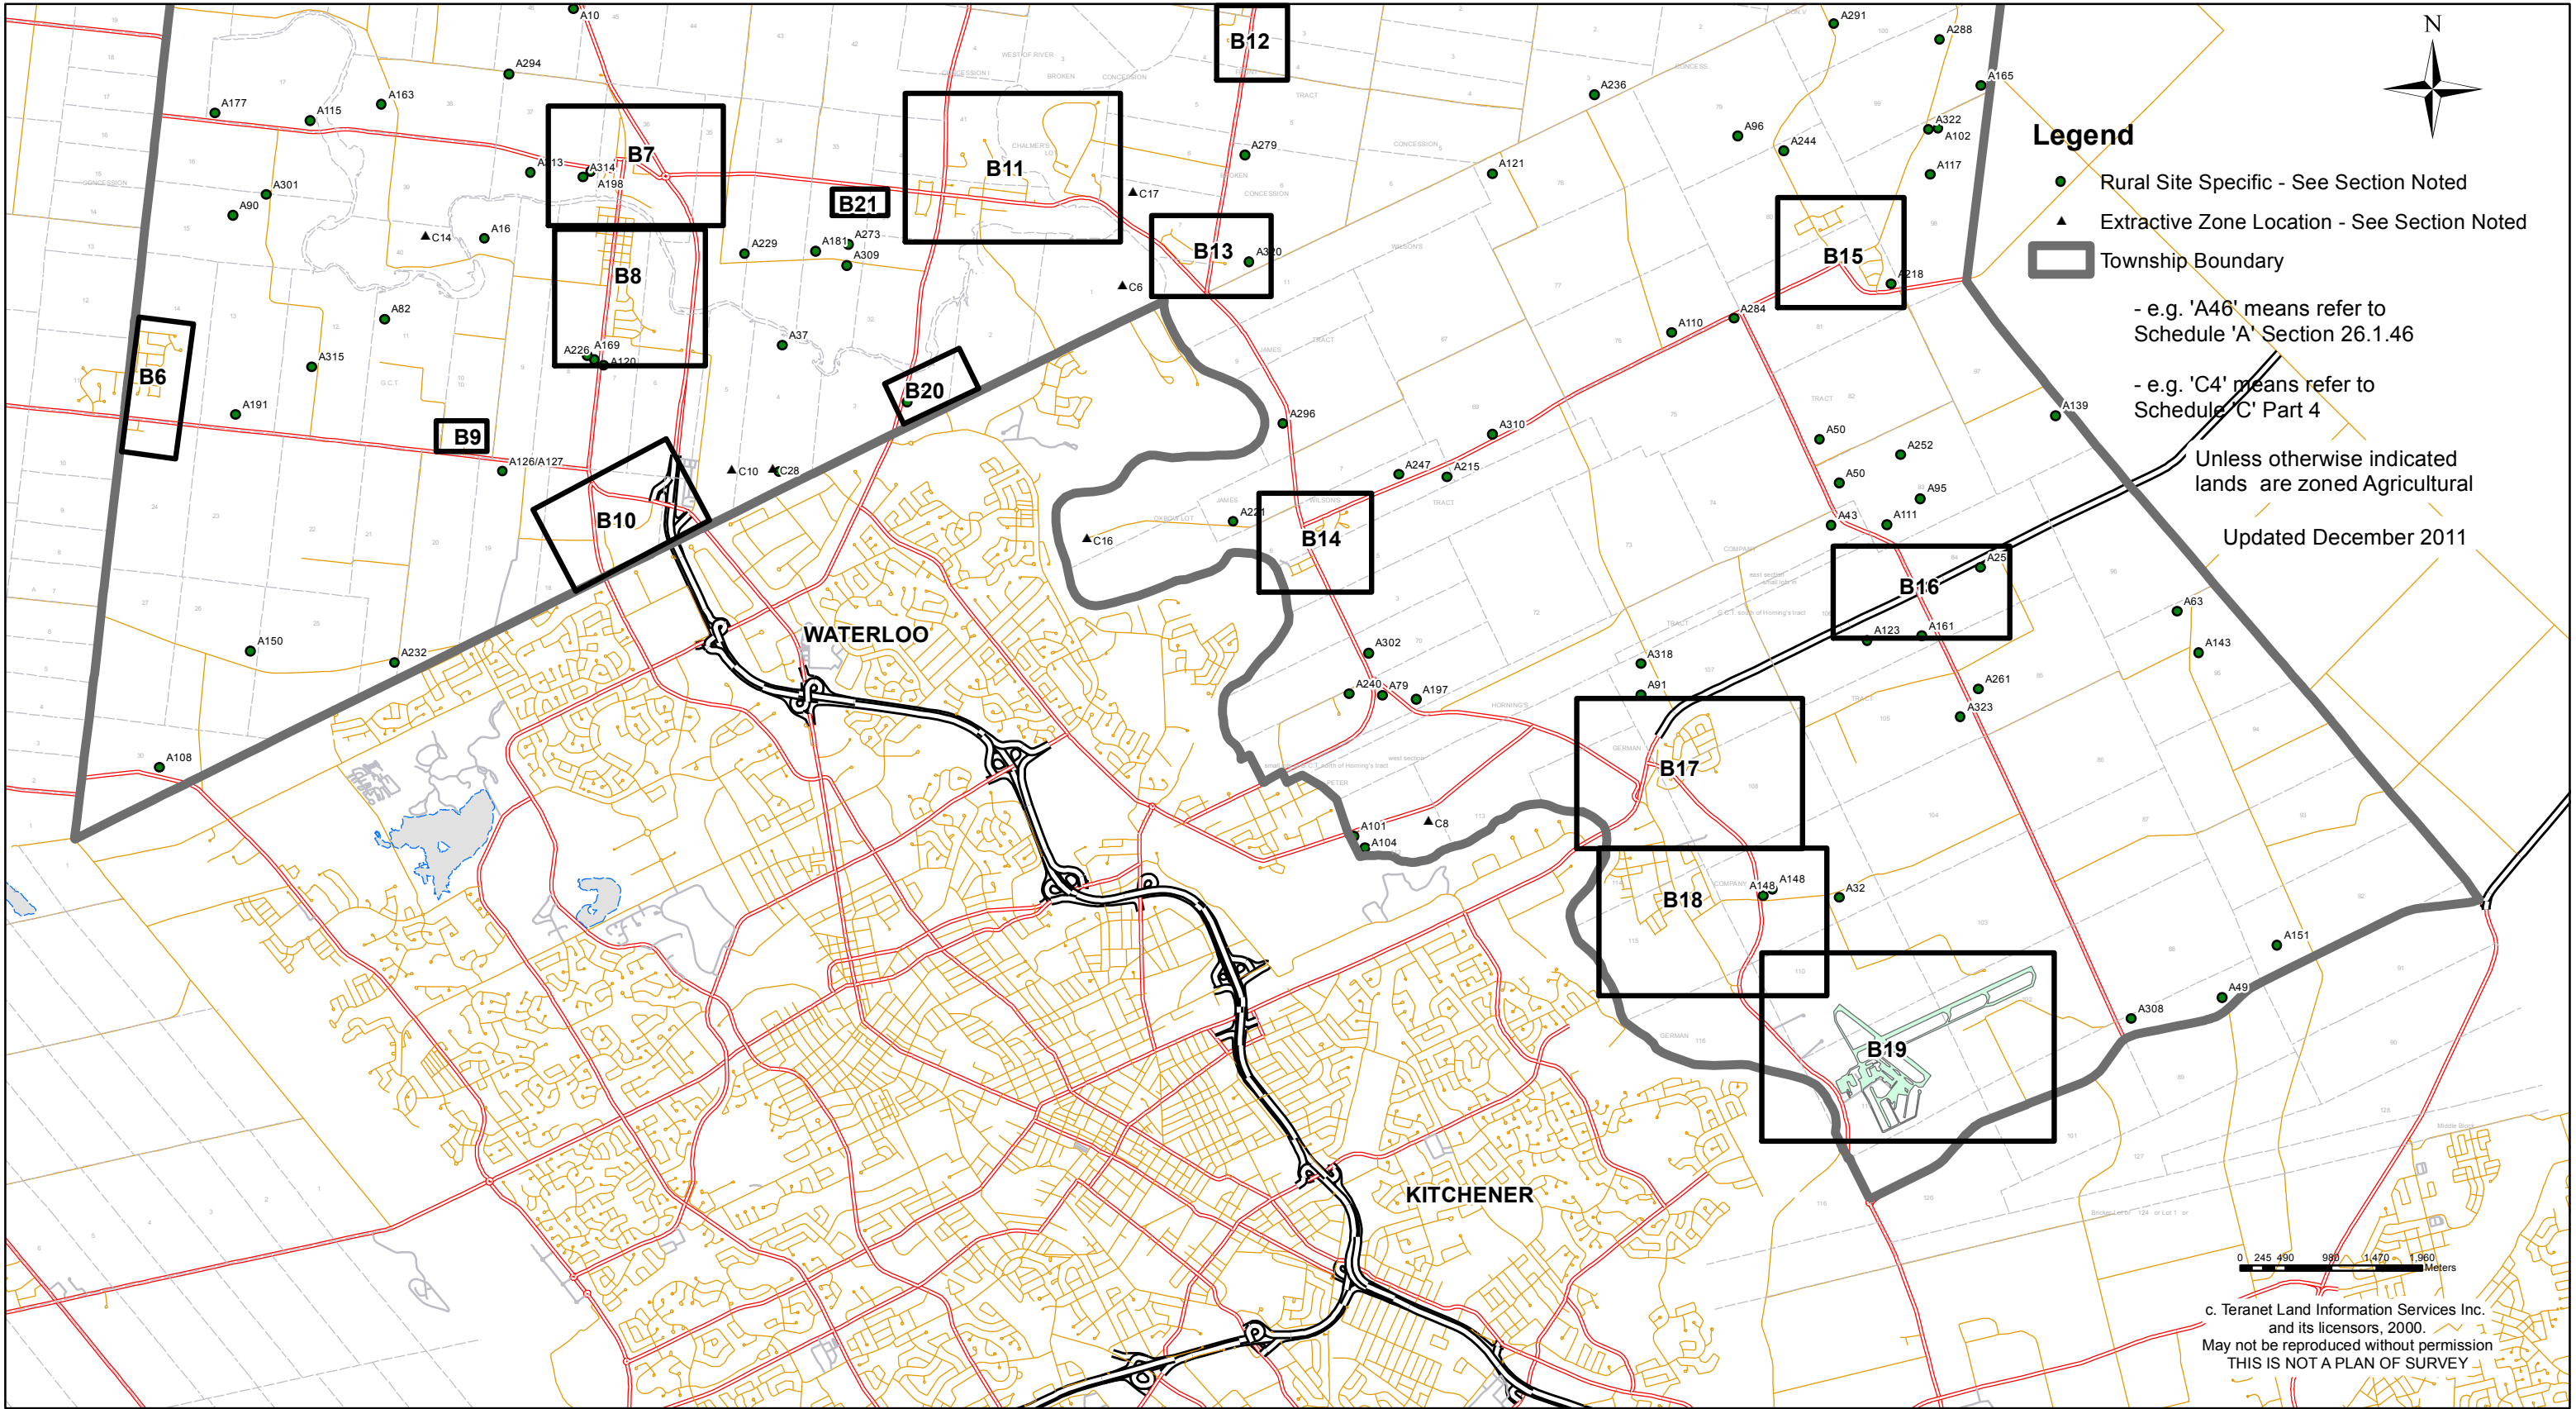

TOWNSHIP OF WOOLWICH KEY MAP- "A.2"

Legend

- Rural Site Specific - See Section Noted
- ▲ Extractive Zone Location - See Section Noted
- ▭ Township Boundary

- e.g. 'A46' means refer to Schedule 'A' Section 26.1.46
 - e.g. 'C4' means refer to Schedule 'C' Part 4

Unless otherwise indicated lands are zoned Agricultural

Updated December 2011