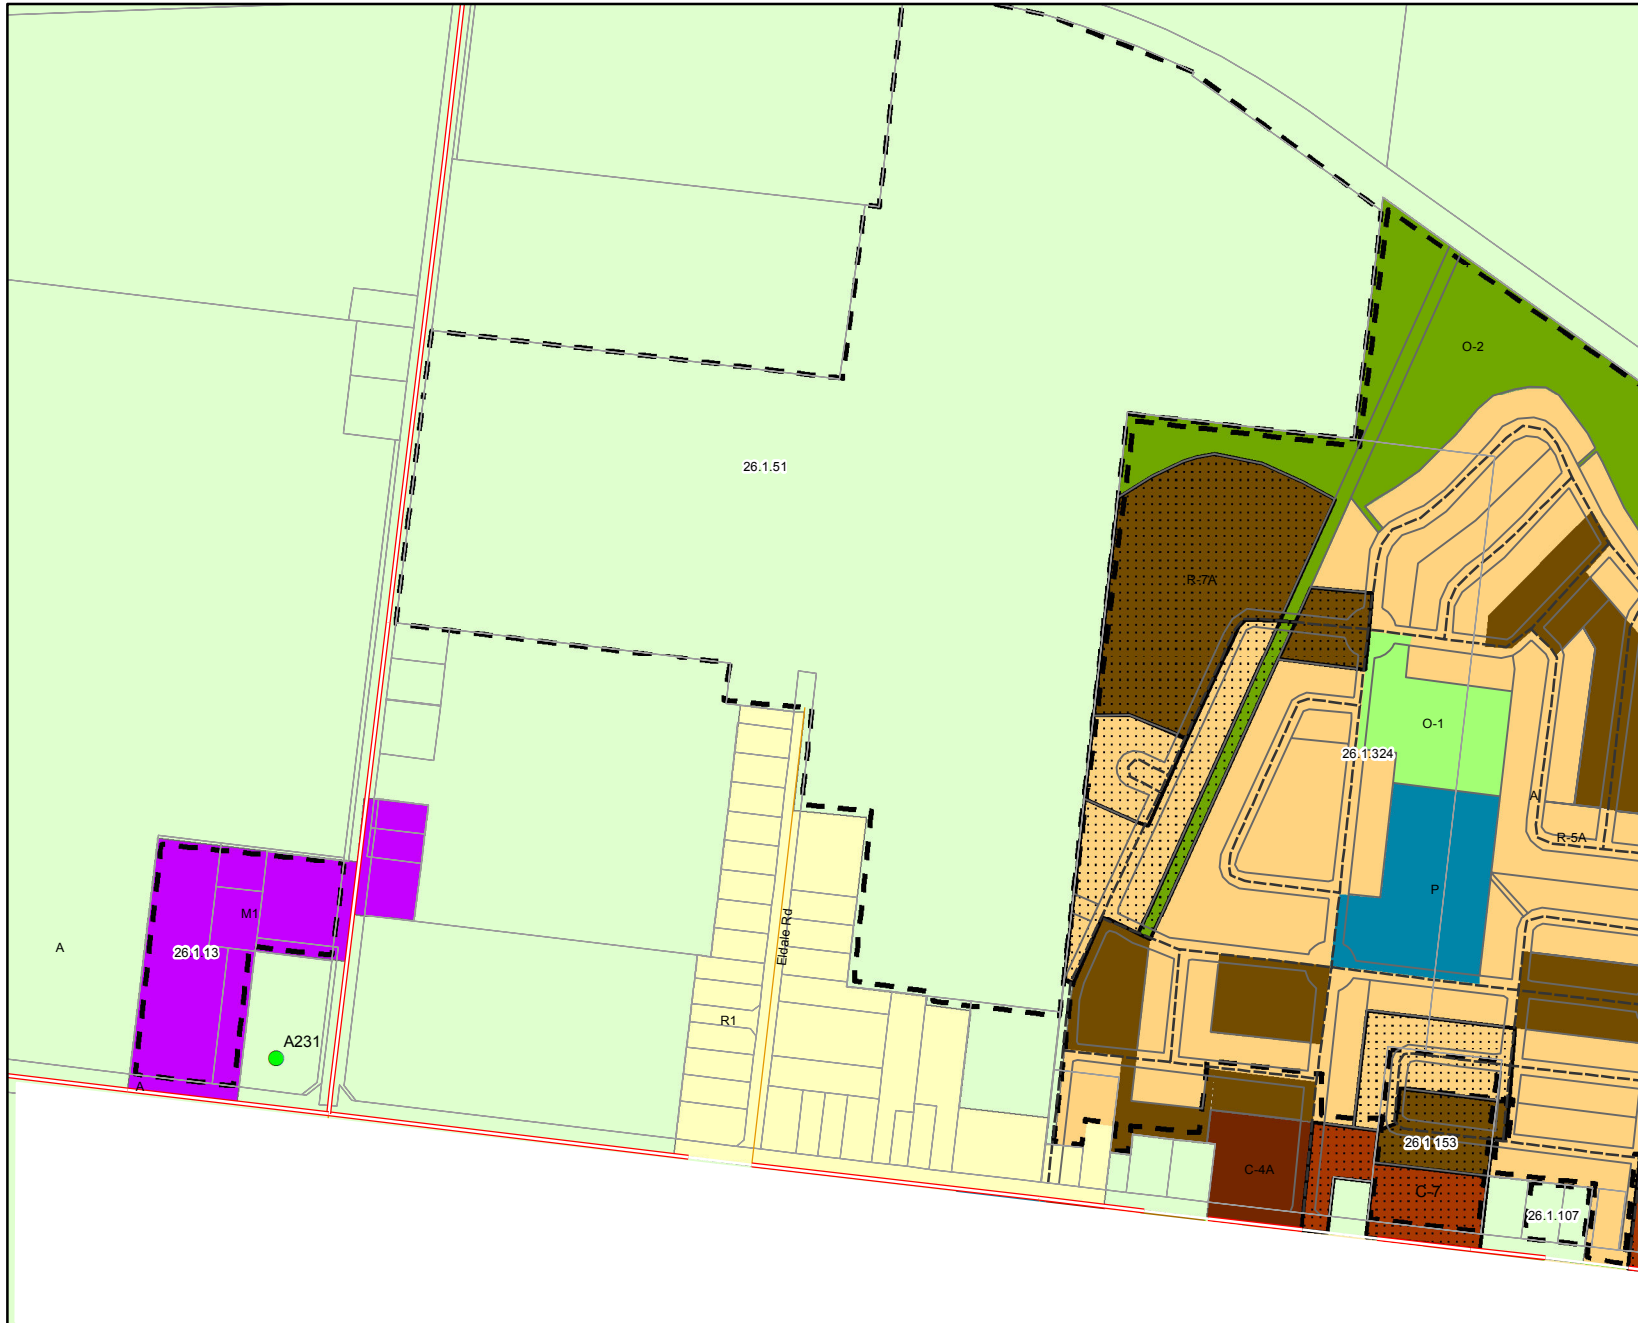

TOWNSHIP OF WOOLWICH ZONING MAP- "Eldale"

B22

Legend

- Extraction (see site specific)
- Site Specific - Rural (see section noted)
- Site Specific - Urban (see section noted)
- Holding Zone (Overlay)
- FloodPlain (Overlay)
- Flood Way (Overlay)
- Flood Fringe (Overlay)

- A
- C-1
- C-2
- C-2A
- C-3
- C-4
- C-4A
- C-5
- C-6
- C-7
- C-8
- E
- M-1
- M-2
- M-3
- M-5
- M-6
- O-1
- O-2
- P
- R-1
- R-2
- R-2A
- R-3
- R-3A
- R-4
- R-4A
- R-5
- R-5A
- R-6
- R-7
- R-7A

c. Teranet Land Information Services Inc.
and its licensors, 2000.
May not be reproduced without permission
THIS IS NOT A PLAN OF SURVEY