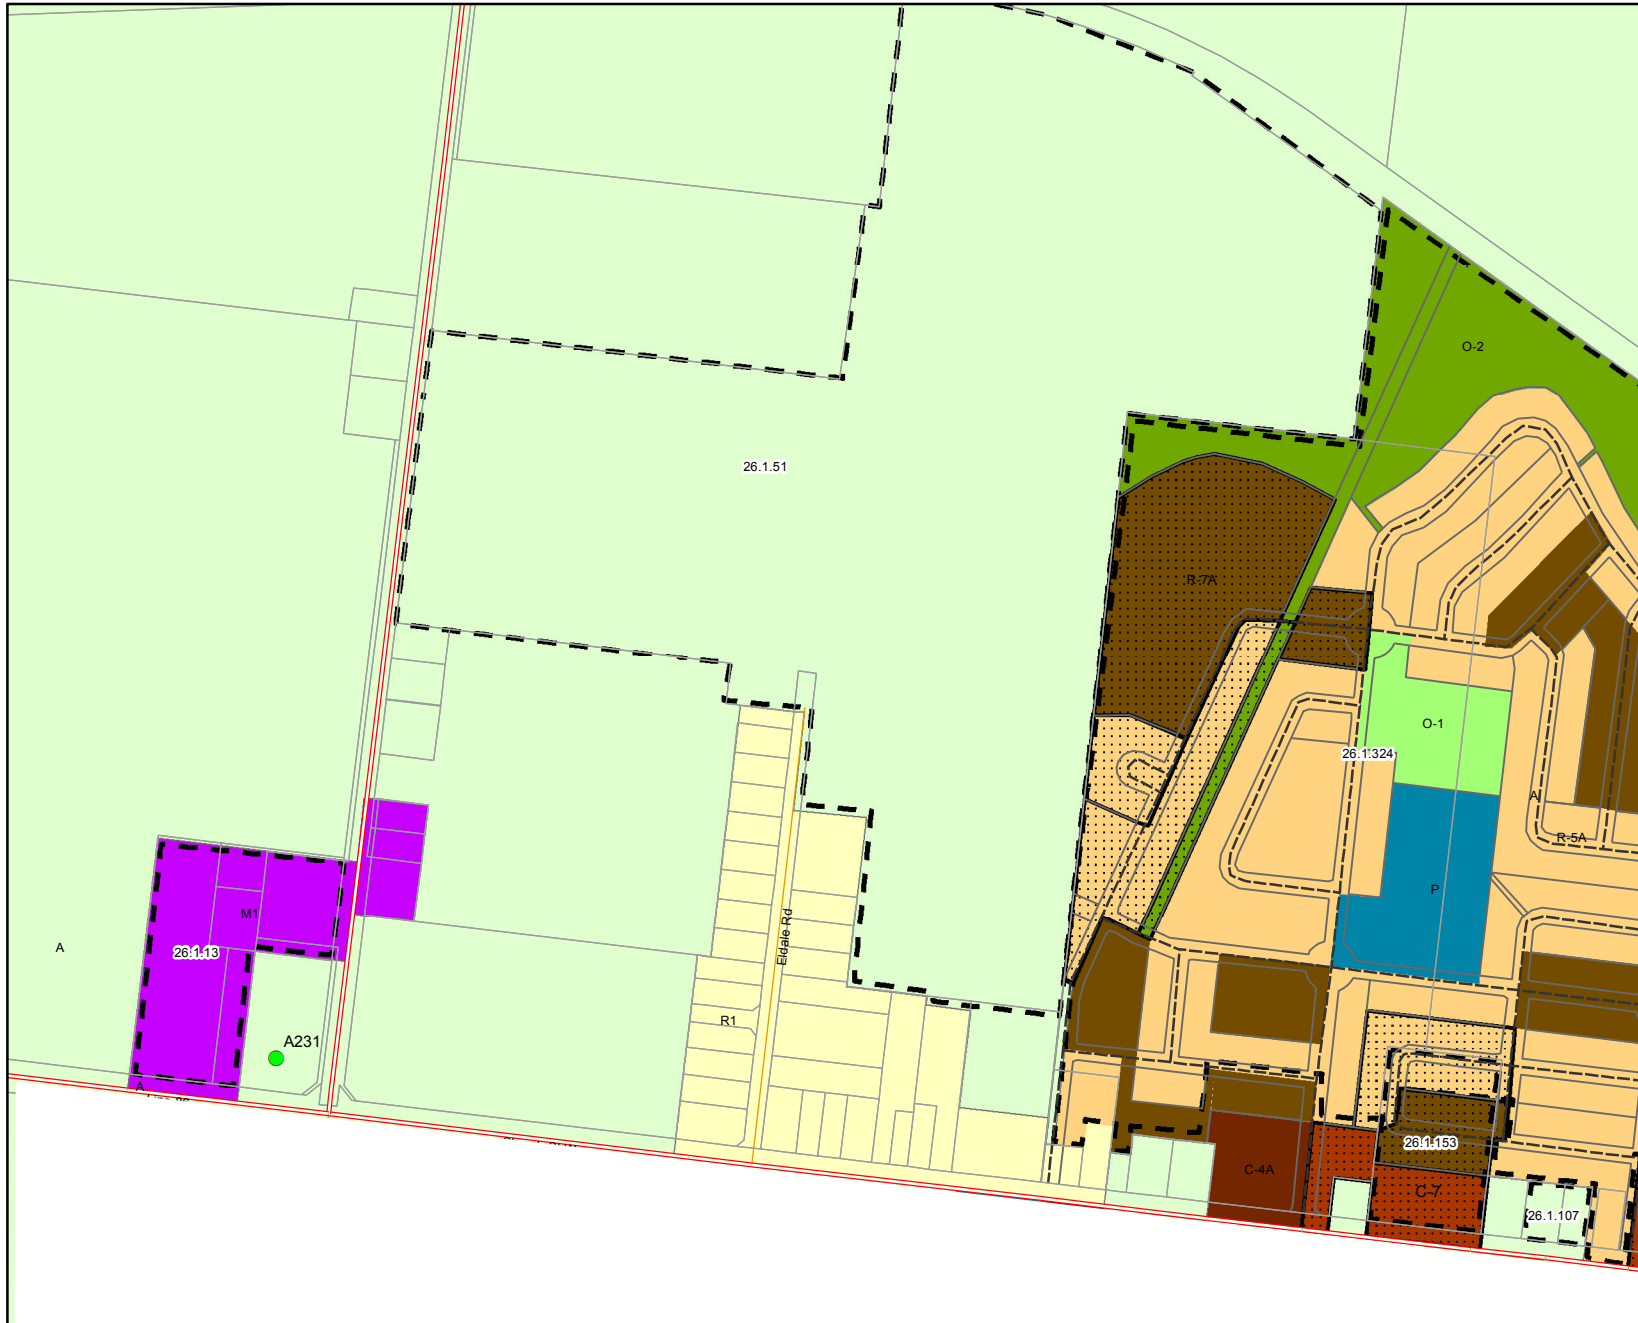

TOWNSHIP OF WOOLWICH ZONING MAP- "Eldale"

B22

Legend

- Extraction (see site specific)
- Site Specific - Rural (see section noted)
- Site Specific - Urban (see section noted)
- Holding Zone (Overlay)
- FloodPlain (Overlay)
- Flood Way (Overlay)
- Flood Fringe (Overlay)

- A
- C-1
- C-2
- C-2A
- C-3
- C-4
- C-4A
- C-5
- C-6
- C-7
- C-8
- E
- M-1
- M-2
- M-3
- M-5
- M-6
- O-1
- O-2
- P
- R-1
- R-2
- R-2A
- R-3
- R-3A
- R-4
- R-4A
- R-5
- R-5A
- R-6
- R-7
- R-7A

c. Teranet Land Information Services Inc.
and its licensors, 2000.
May not be reproduced without permission
THIS IS NOT A PLAN OF SURVEY