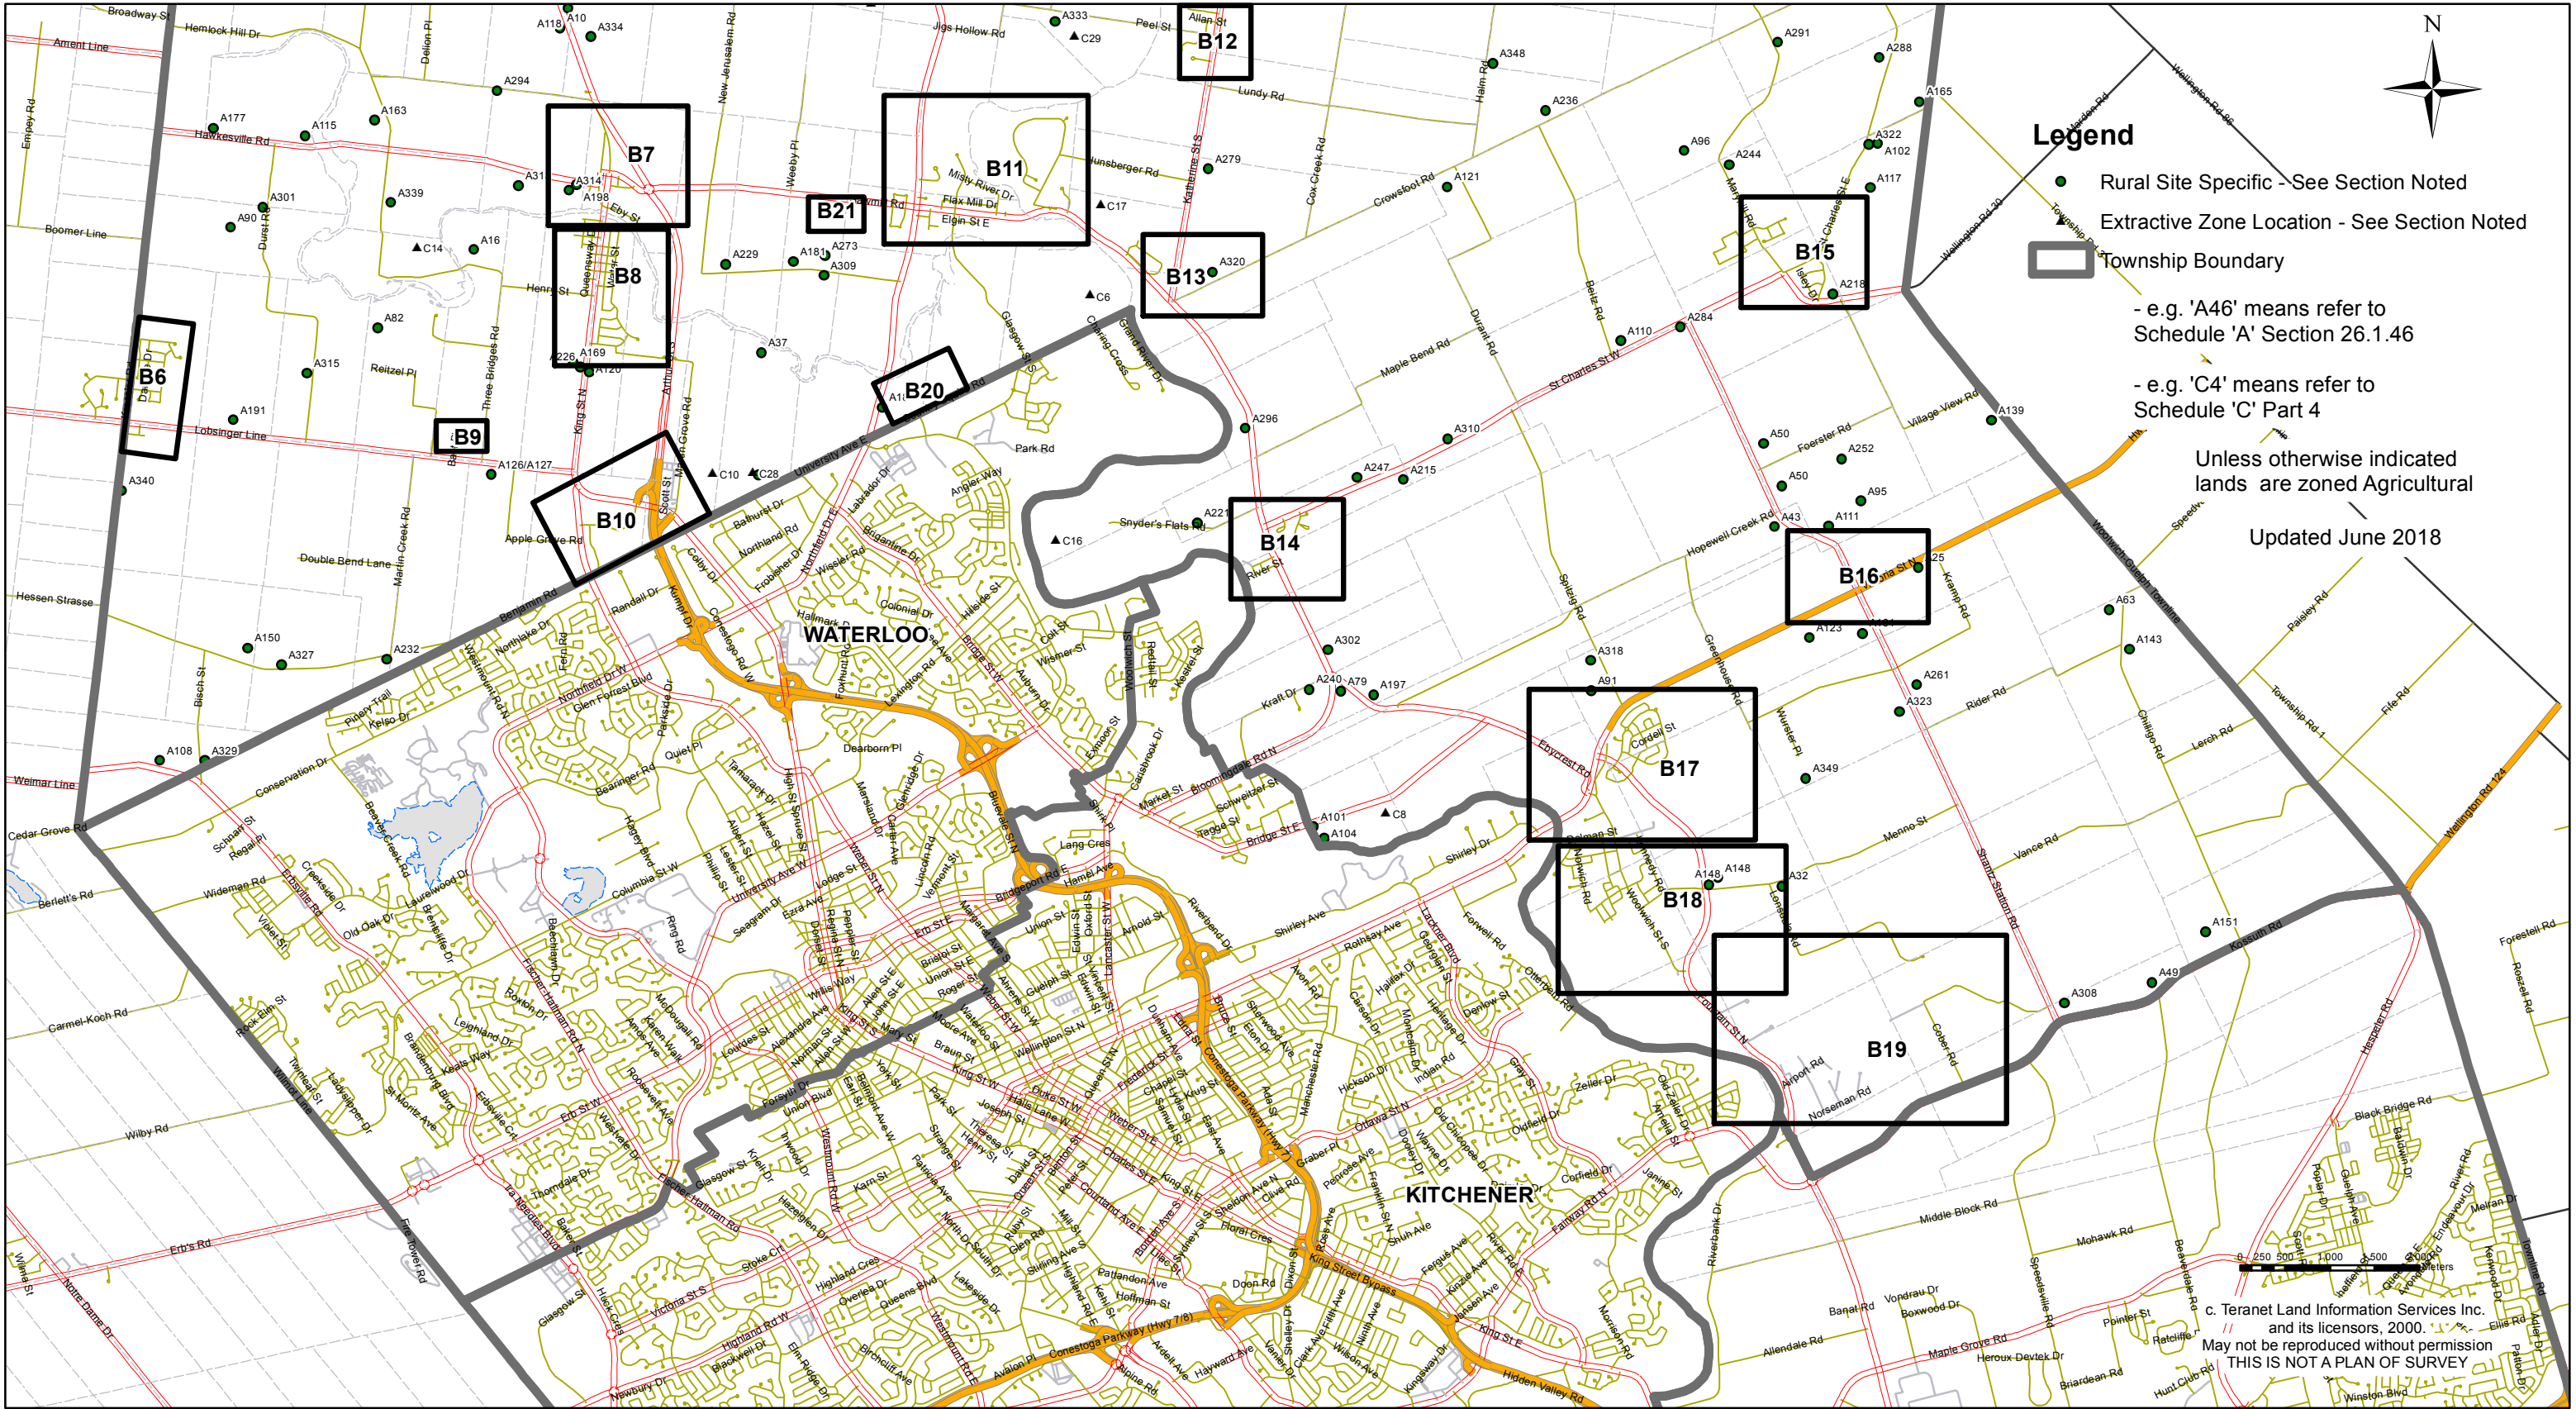

TOWNSHIP OF WOOLWICH KEY MAP- "A.2"

Legend

- Rural Site Specific - See Section Noted
- Extractive Zone Location - See Section Noted
- ▭ Township Boundary

- e.g. 'A46' means refer to Schedule 'A' Section 26.1.46

- e.g. 'C4' means refer to Schedule 'C' Part 4

Unless otherwise indicated lands are zoned Agricultural

Updated June 2018

© Teranet Land Information Services Inc. and its licensors, 2000.
May not be reproduced without permission
THIS IS NOT A PLAN OF SURVEY