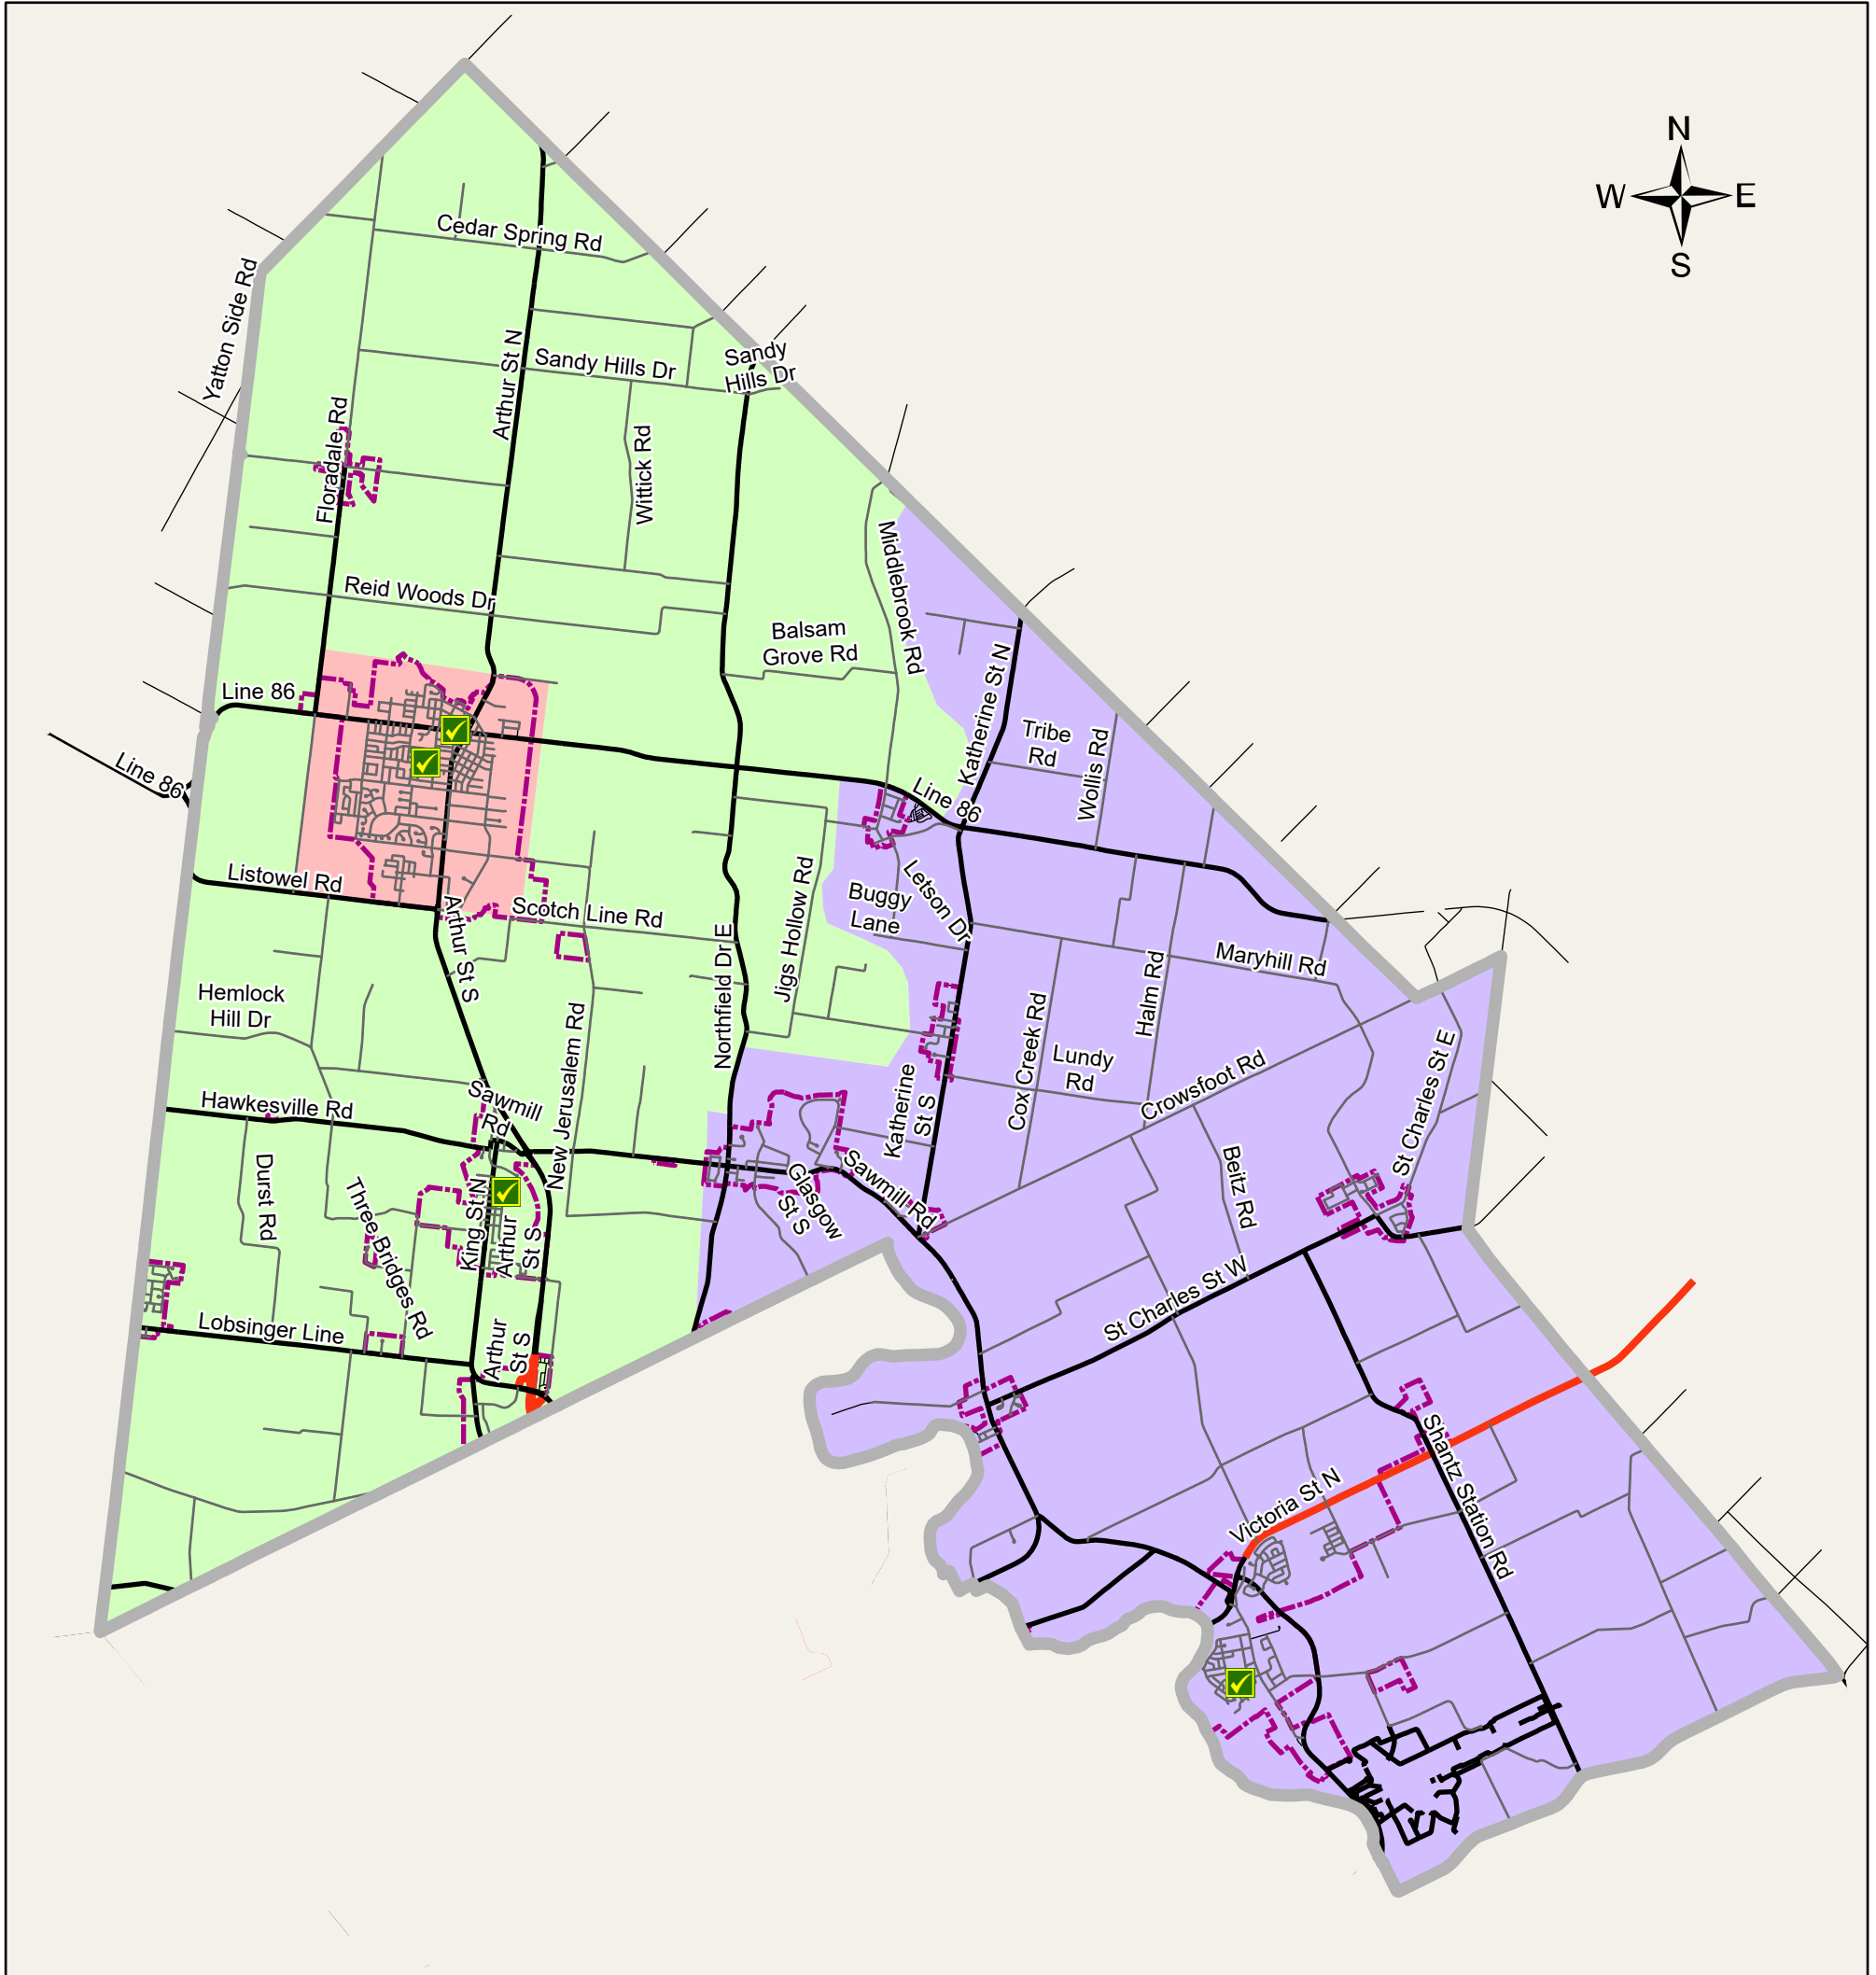

Ward Boundaries

Help Centres / Voting Locations

Name	Address	Settlement	Ward
Township Administration Building	24 Church St W	Elmira	Ward 1
Woolwich Memorial Centre	24 Snyder Ave S	Elmira	Ward 1
St Jacobs Fire Station	3 Water St	St Jacobs	Ward 2
Breslau Community Centre	100 Andover Dr	Breslau	Ward 3

Please see our website for hours of operation and availability of paper ballots.
 All help centres are available to all voters. You can visit whichever location is the most convenient for you, even if it's not in your ward.

Created: 2022-08-17

Legend

- Voting Locations
- Settlement Boundary

Ward Boundaries

- Ward 1
- Ward 2
- Ward 3