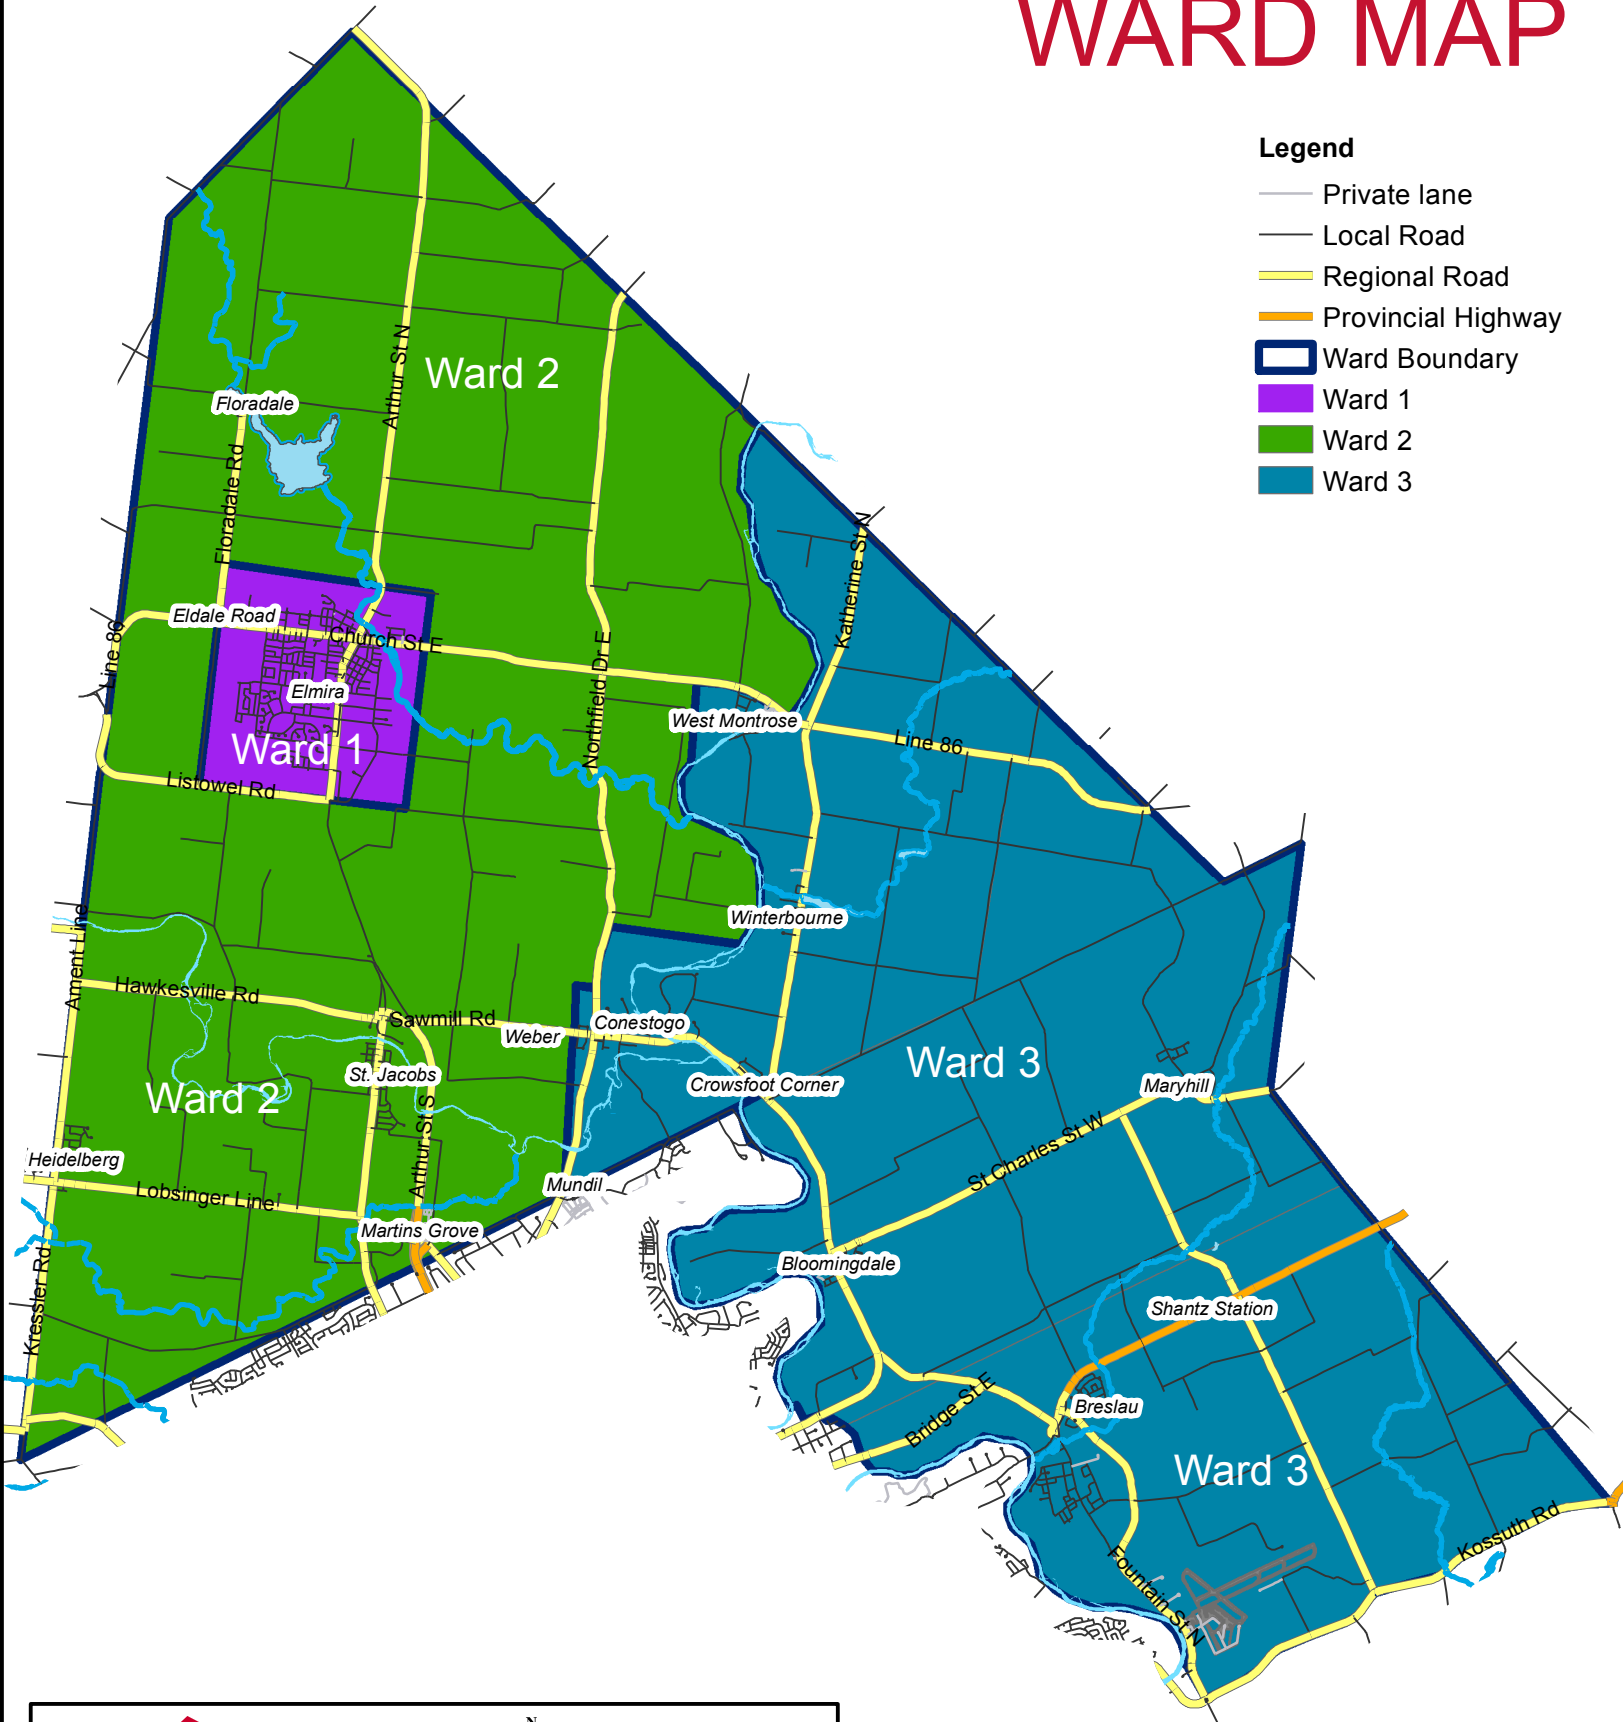

TOWNSHIP OF WOOLWICH WARD MAP

Legend

-  Private lane
-  Local Road
-  Regional Road
-  Provincial Highway
-  Ward Boundary
-  Ward 1
-  Ward 2
-  Ward 3

WOOLWICH
TOWNSHIP

N
W E
S

0 625 1,250 2,500 3,750 5,000
Meters